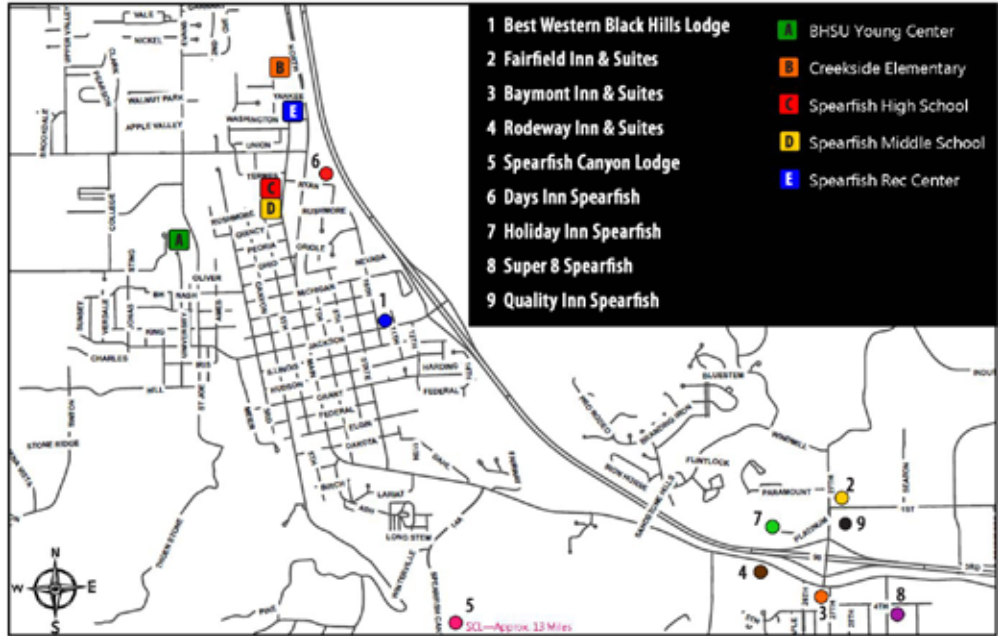

About the Queen City Classic Tournament

Now in its 31st year, the Queen City Classic has a long and positive history. Hosted by the **Spearfish Spartan Athletic Booster Club**, the tournament continually attracts both beginner and advanced teams from a 5-state area with divisions for boys and girls in elementary through high school.

The Booster Club provides significant contributions to the Spearfish High School and Middle School Activities Office. The Queen City Classic alone accounts for over half of the Booster Club's annual revenue. The impact on the community of Spearfish is even greater in hotels, restaurants, stores, gas stations and such.

We are so glad to have you in Spearfish, and we hope that you will come again next year for the tournament and anytime in between just for fun!

www.SpearfishBoosterClub.com

The tournament is held at various gyms around Spearfish. Map shows directions to the gyms and to area hotels.